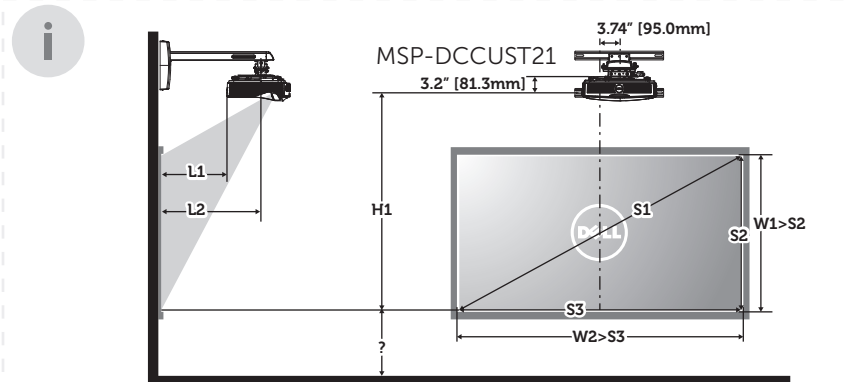

Dell Advanced Projector S560

www.dell.com/support/manuals

| S1 | S2 | S3 | H1 | L1 | L2 |
|--------------|-------------|-------------|-------------|------------|------------|
| 81.0 [2057] | 39.7 [1009] | 70.6 [1793] | 47.2 [1200] | 7.9 [200] | 14.7 [374] |
| 85.0 [2159] | 41.7 [1059] | 74.1 [1882] | 49.6 [1260] | 8.7 [222] | 15.6 [396] |
| 89.1 [2263] | 43.7 [1110] | 77.7 [1973] | 52.0 [1322] | 9.6 [245] | 16.5 [419] |
| 90.0 [2286] | 44.1 [1121] | 78.4 [1992] | 52.6 [1335] | 9.8 [250] | 16.7 [424] |
| 95.0 [2413] | 46.6 [1183] | 82.8 [2103] | 55.5 [1411] | 10.9 [278] | 17.8 [452] |
| 100.0 [2540] | 49.0 [1245] | 87.2 [2214] | 58.5 [1486] | 12 [306] | 18.9 [480] |

* inch [mm]